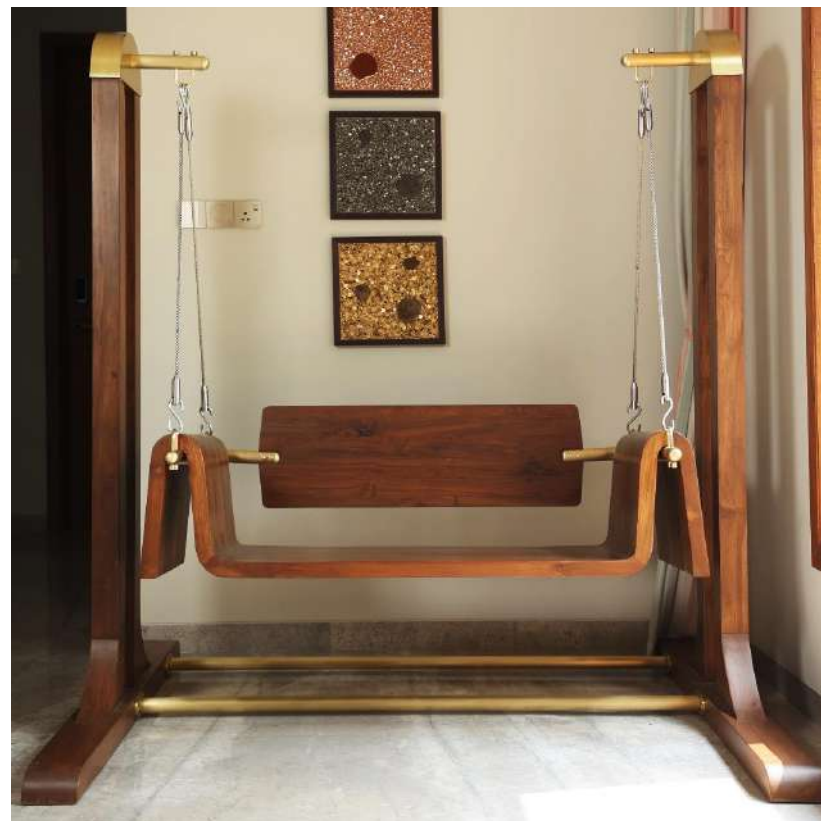

ConiFur

Warm

Love is what attracts people to share an intimate space.

CFSW – 10

Material : Solid wood, Copper, Upholstery
Dimension : (1625 X 750 X 680) mm