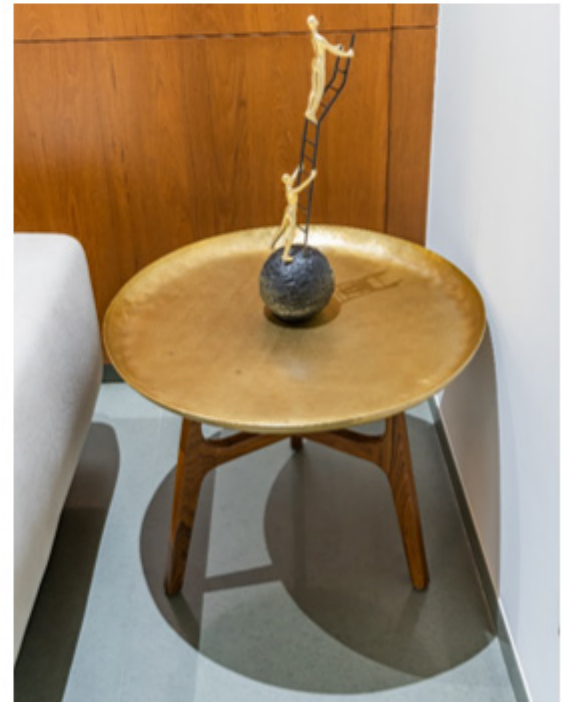

Worth

An addition to your space creating value and function.

CFST – 05

Material : Solid wood, Veneer

Dimension : (Dia. 600 X 615) mm

ConiFur