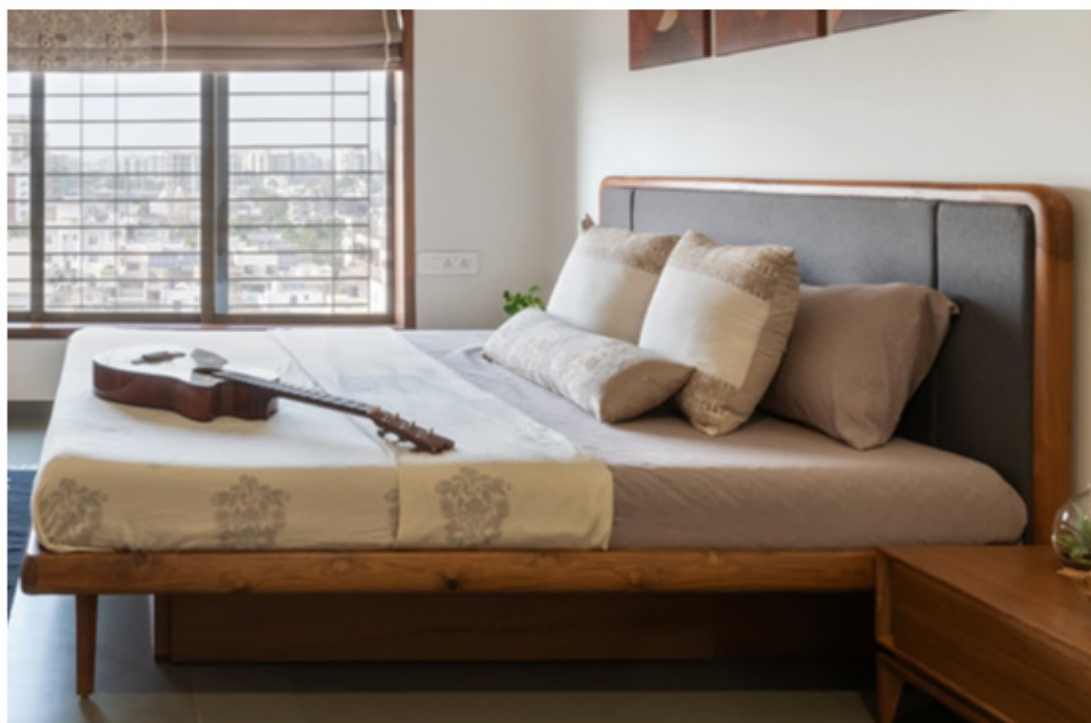

Cushy

Comfort you can live with!!

CFBD – 09
Material : Solid wood,
Upholstery

Revel in

Decorate your room with love.

ConiFur

CFBD – 07
Material :
Solid wood, Veneer,
Upholstery