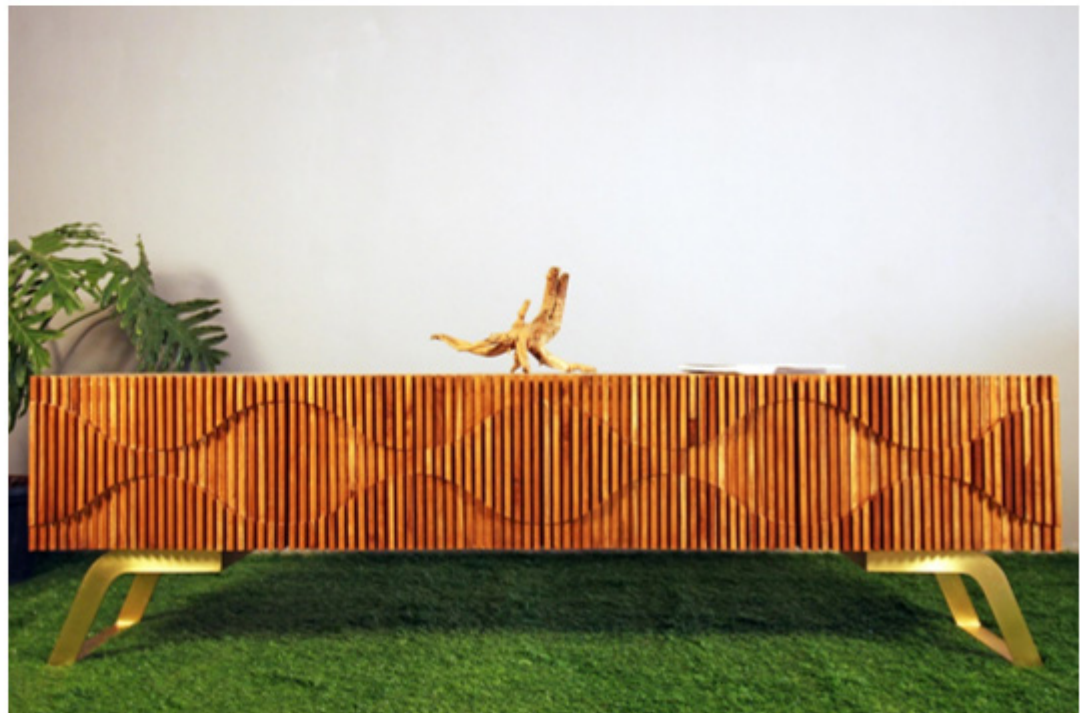

Artistic

Let this be a piece of art in itself.

CFCN – 01

Material : Solid wood, Veneer,
Brass

Dimension :
(2070 X 350 X 600) mm